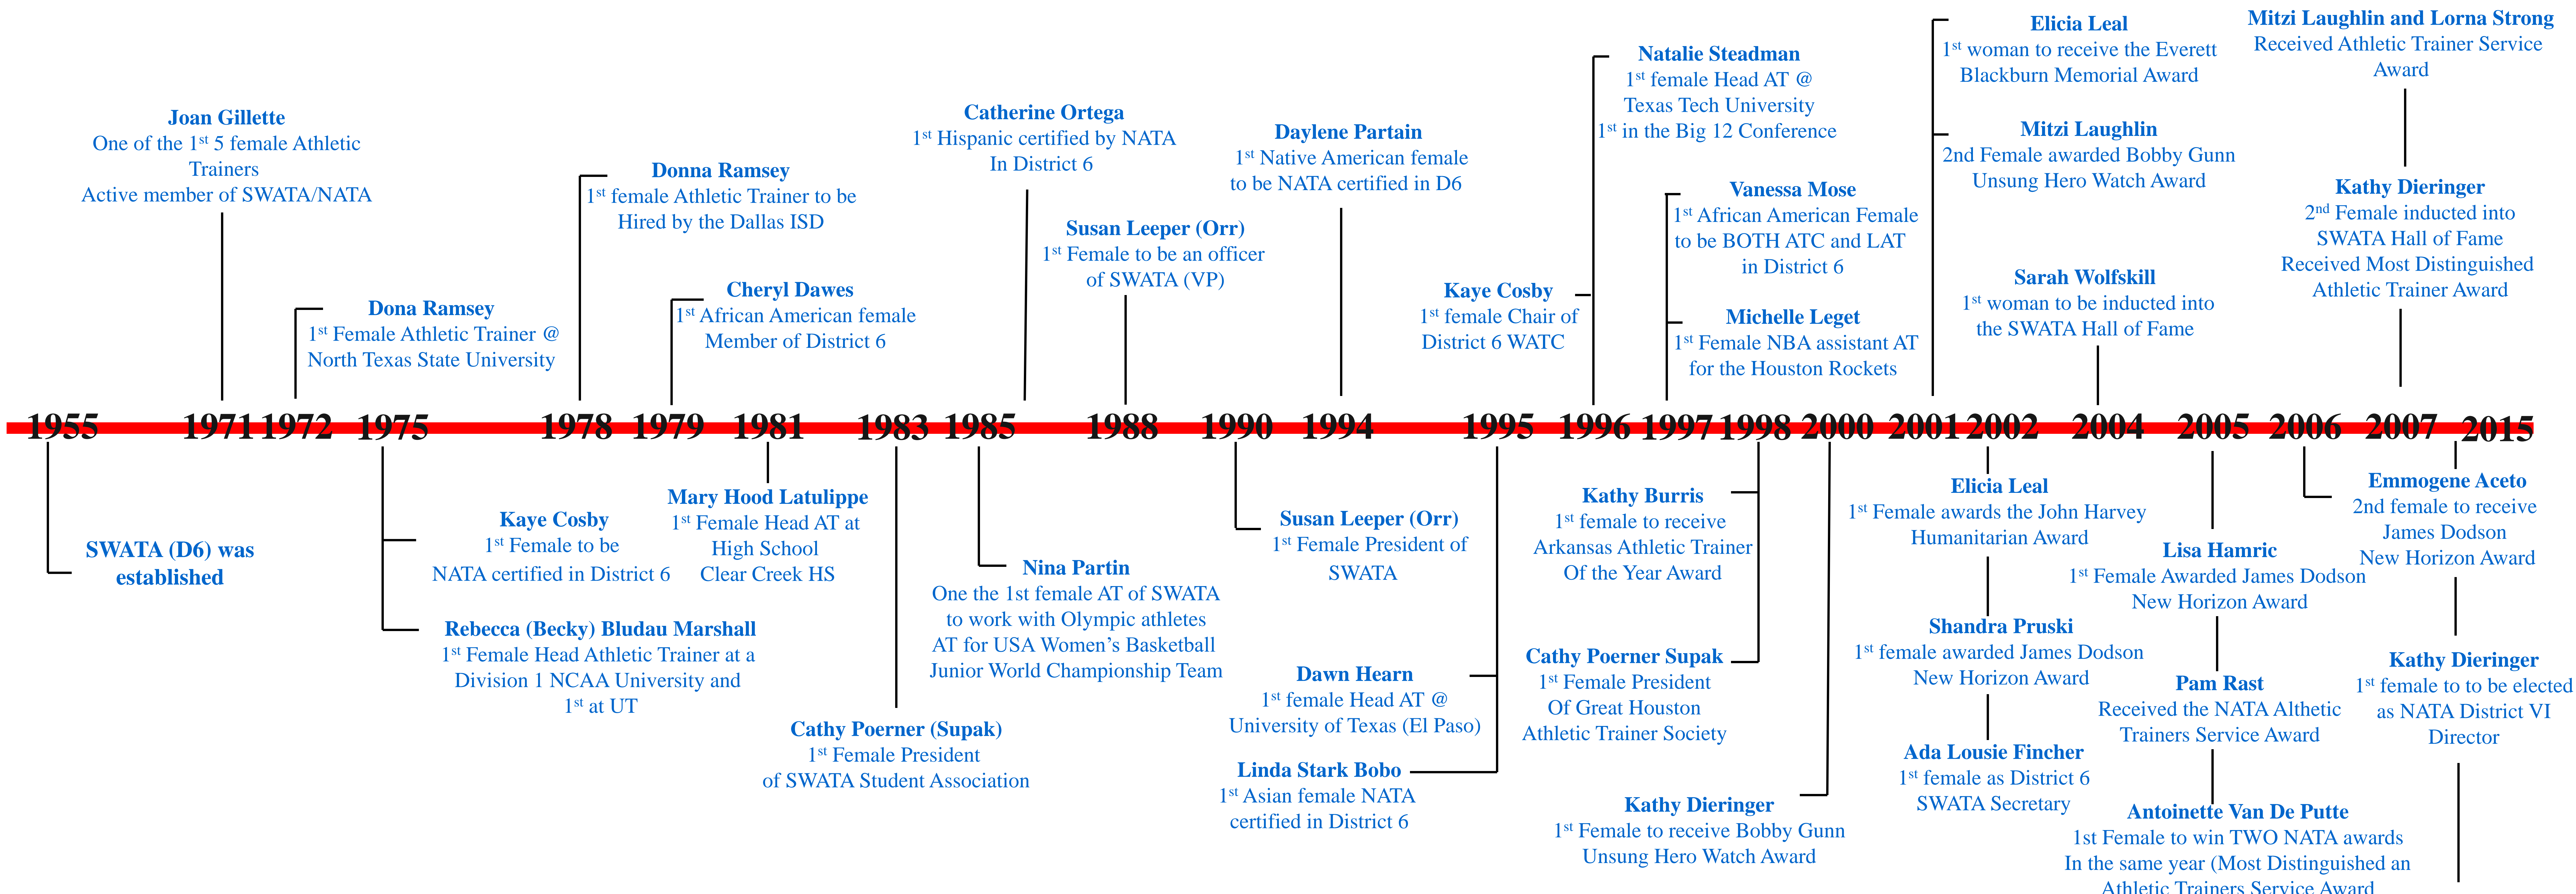

WOMEN IN ATHLETIC TRAINING

DISTRICT 6

District VI Pioneer Women of NATA (joined before 1980)

Kaye Cosby (TX)
Kathleen Heck (TX)
Sarah Wolfskill (TX)
Carol G. Hardcastle (TX)
Becky Marshall (TX)
Antoinette VanDePutte (TX)
Christine Marie Bonci (TX)

Susan Carver (AR)
Donna Jones (TX)
Cindy Littlehale (TX)
Janelle O'Connell (TX)
Janine Trottier (TX)
MaryLou Lou Vertetis (TX)
Peggy Enax (TX)

Cynthia Rains (TX)
Donna R. Ramsey (TX)
Nancy L. Harris (TX)
Joan Hart (TX)
Vicki Stafko (TX)
Olga Maria Thompson (TX)
Sharon G. Winn (TX)

Katherine Dieringer (TX)
Jana Foster (TX)
Linda S. Jackson (TX)
Rebecca Spurlock (TX)
Marcie Strutz (TX)

Tina Bonci
1st female to to be inducted Into the NATA Hall of Fame Posthumously