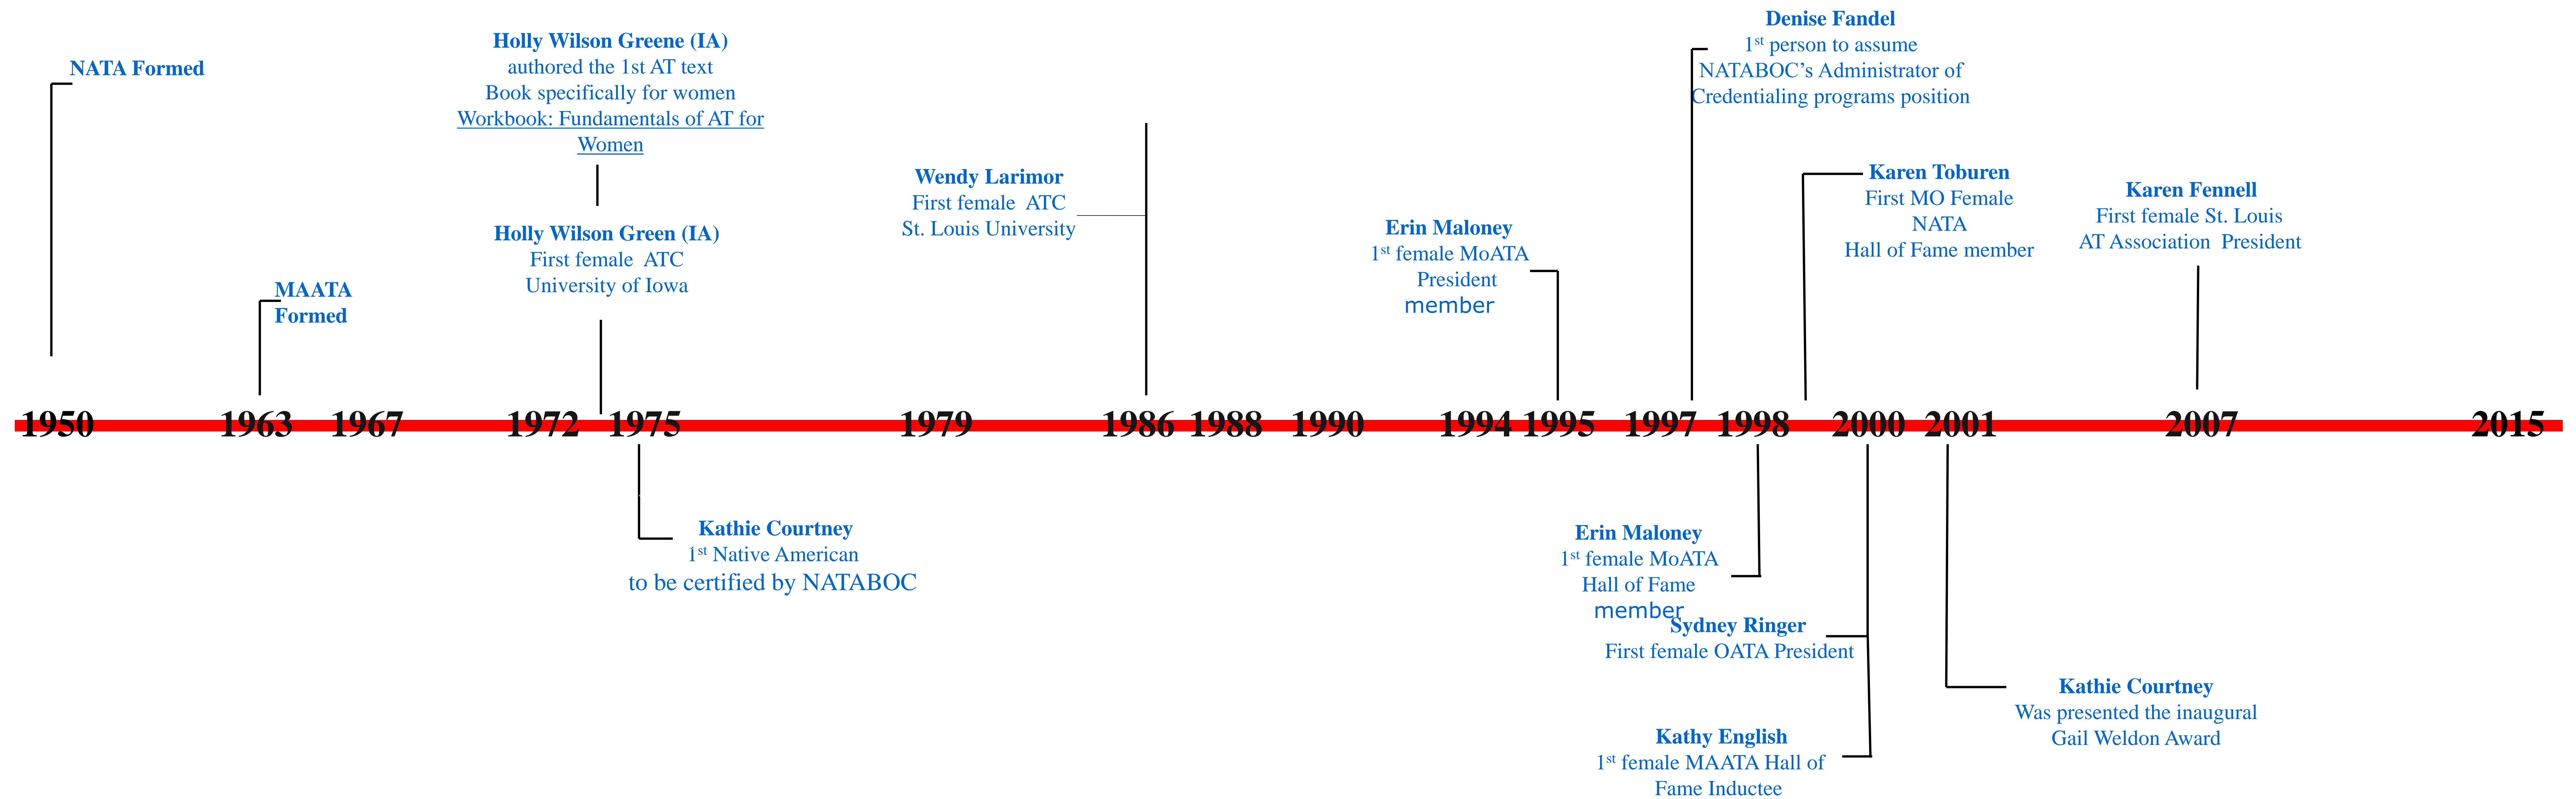

MISSOURI

IOWA

NEBRASKA

KANSAS

MID-AMERICAN ATHLETIC TRAINERS' ASSOCIATION

NORTH DAKOTA

OKLAHOMA

SOUTH DAKOTA

WOMEN IN ATHLETIC TRAINING

DISTRICT 5

District V Pioneer Women of NATA (joined before 1980)

Jean M. Hammill
Lynn Lindaman
Maryann Lohmeyer
Kathie Courtney
Nancy E. Diehl
Debra A. Evenson
Patricia A. Buchanan

Sandra Lane
Anita Clark
Mary Robotham
Kathleen A. English
Nancy Stevens
A. Faye L. Thompson
Kathleen Calder

Jean M. Hammill
Jill Johnson
Robin Meeks
Debra R. Runkle
Peggy Scott
Virginia Curtin
Sheila M. Lemmert

Susan J. Martin
Brenda M. Sneed
Donna L. Duley
Dawn Hankins
Charlotte Strub
Susan Hagemen

Please submit corrections to NATAWomensHistory@gmail.com