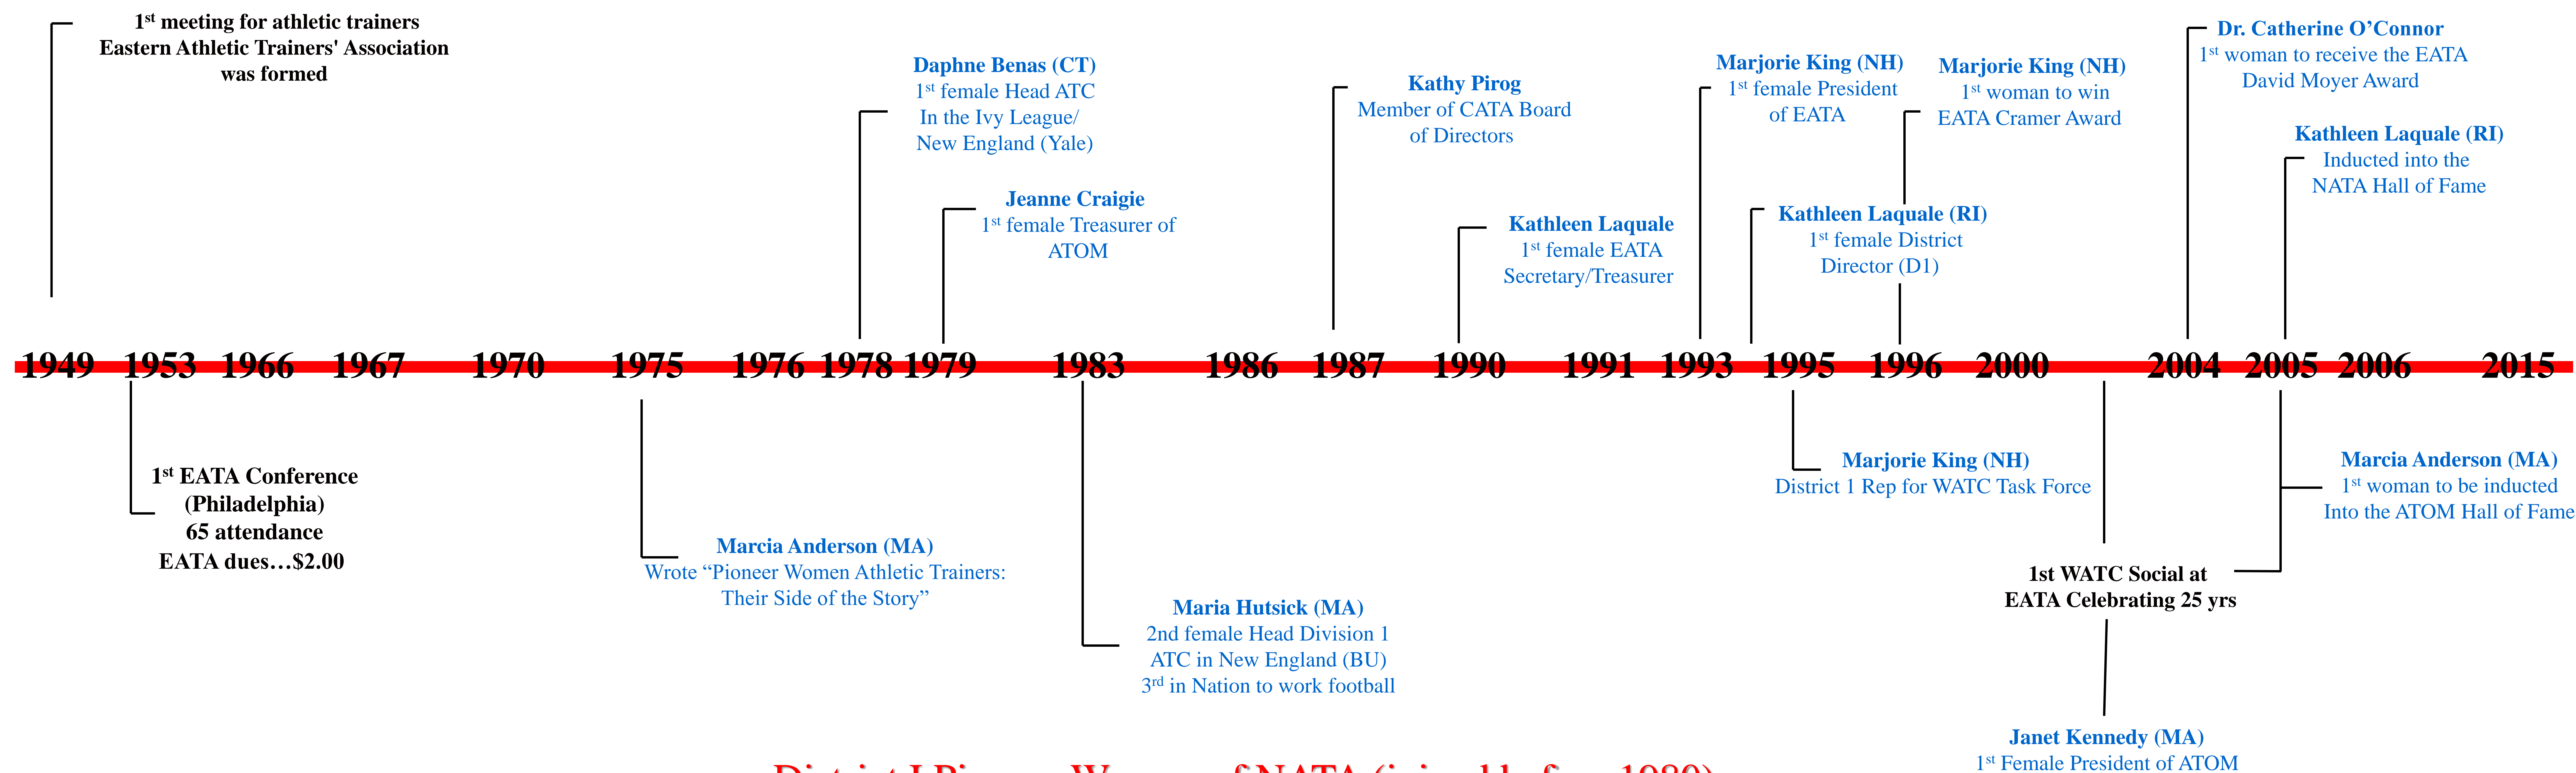

CONNECTICUT

NEW HAMPSHIRE

MAINE

EASTERN ATHLETIC TRAINERS' ASSOCIATION

MASSACHUSETTS

RHODE ISLAND

VERMONT

WOMEN IN ATHLETIC TRAINING

DISTRICT 1

District I Pioneer Women of NATA (joined before 1980)

Daphne Benas (CT)
 Kathleen A. Boyd (MA)
 Debra Coglianese (MA)
 Joanne Dunnock (MA)
 Cheryl Hitchings (MA)
 Kathleen Laquale (RI)
 Bonnetta M. Schreck (MA)
 Donna Bennett (MA)
 MaryAllen Watson (MA)
 Linda Zoller-McKibbin (NH)