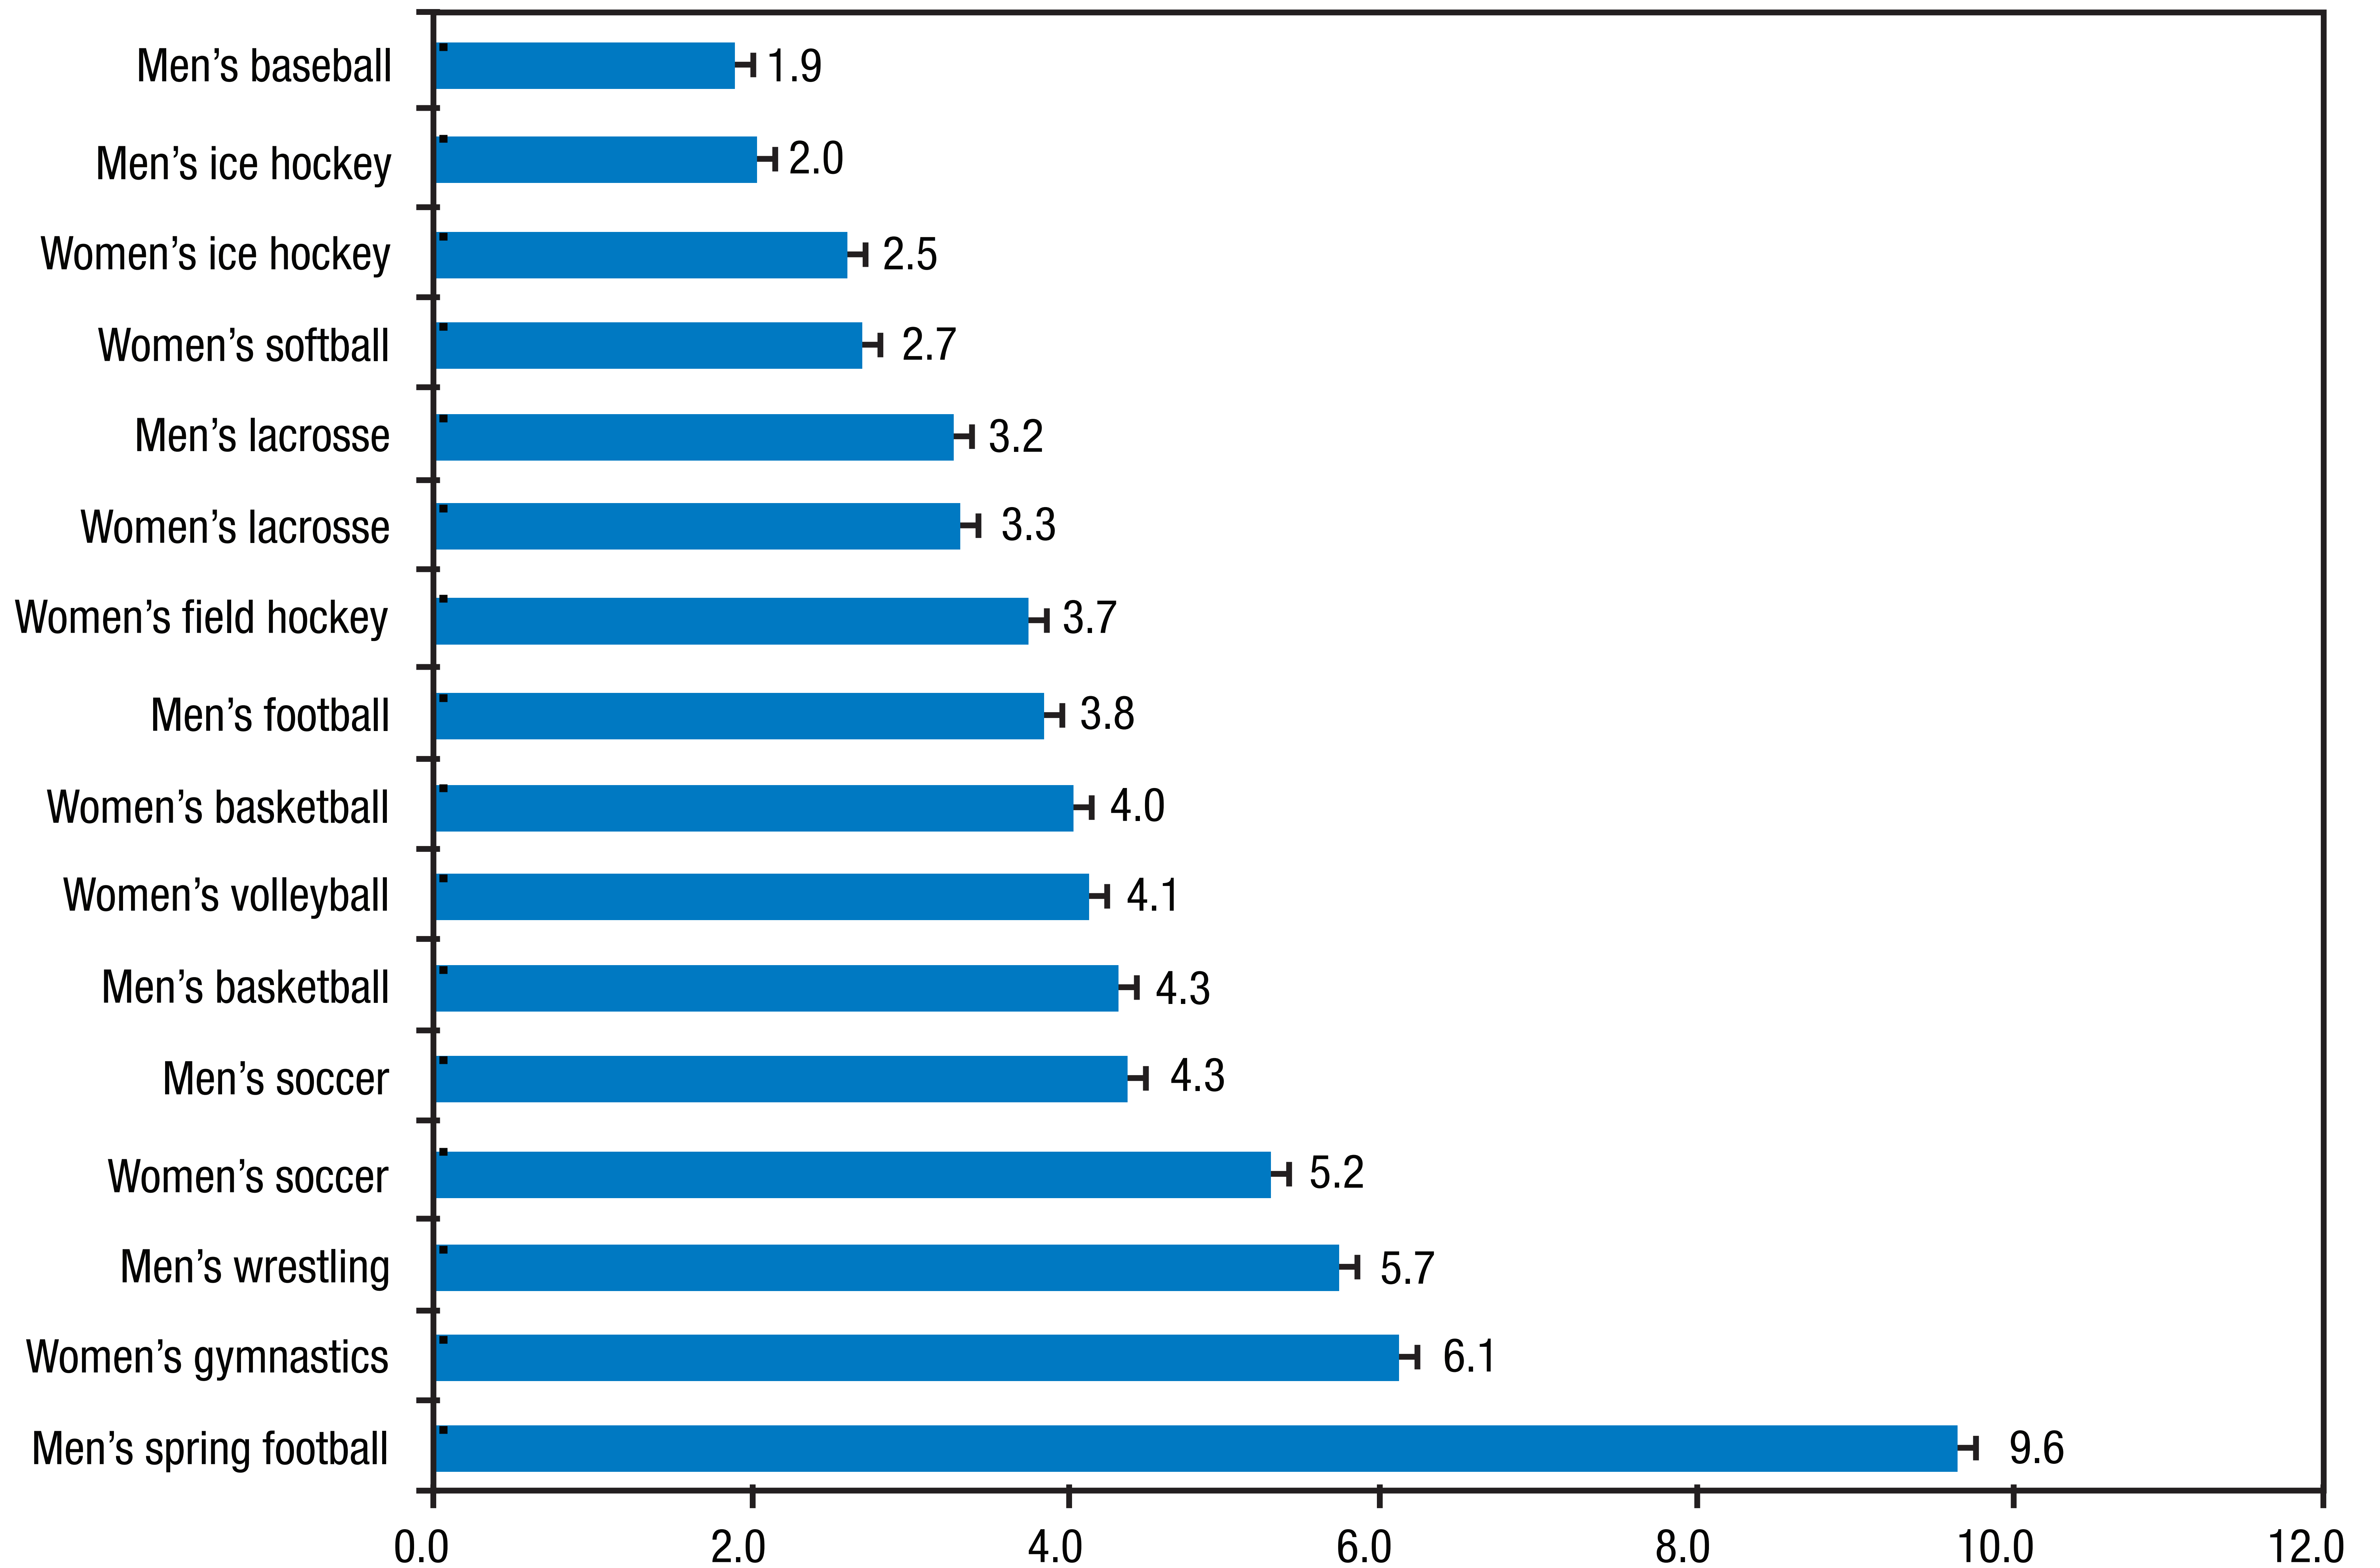

Practice Injury Rate All Years, By Sport

Sport

Practice Injury Rate (per 1000 Athlete-Exposures)